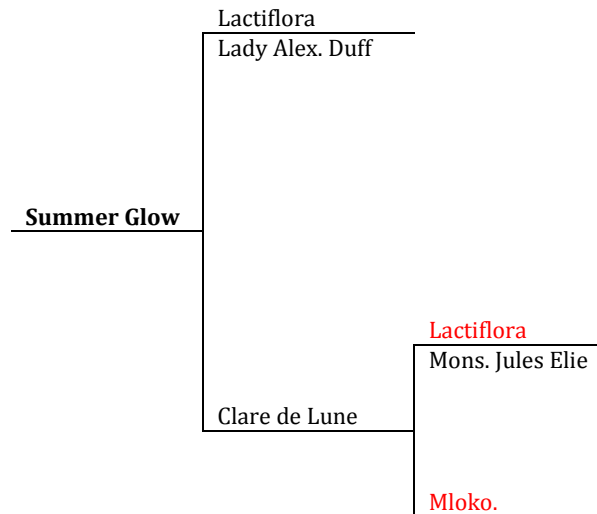

Pedigree Chart for Summer Glow(Hollingsworth, 1992)

Summer Glow is a backcross hybrid from the cross [Lactiflora x (Lactiflora x Mloko)]. It is probably a diploid