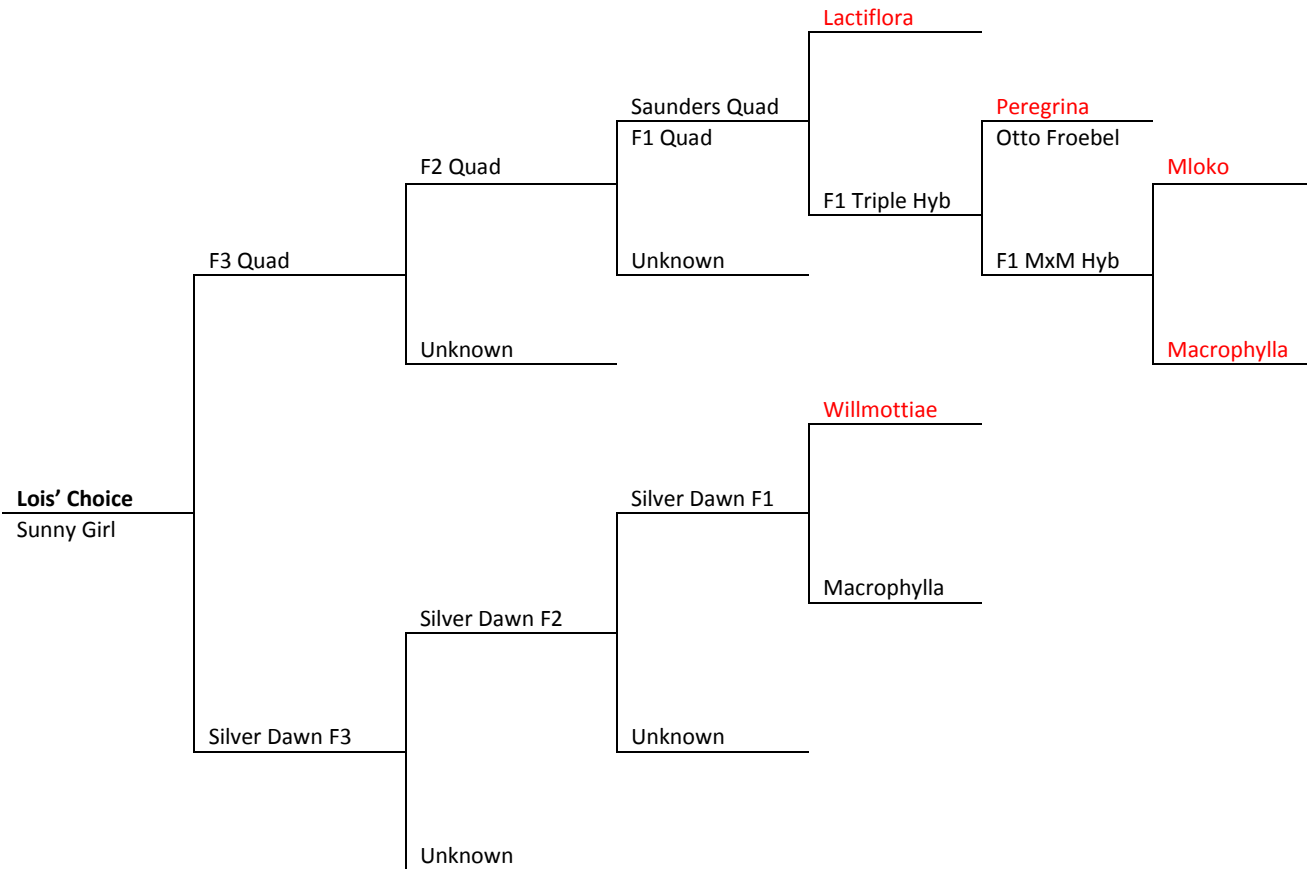

## Pedigree Chart for Lois' Choice (Laning, 1985)

**Lois' Choice** is a 6<sup>th</sup> generation pentuple hybrid with at least 5 different species in its makeup

These 5 species are:

Lactiflora

Peregrina

Mlokosewitschi

Macrophylla

Willmottiae

**Lois' Choice** is a sibling of **Sunny Girl** and includes the contributions of 2 breeders: Chris Laning and A. P. Saunders