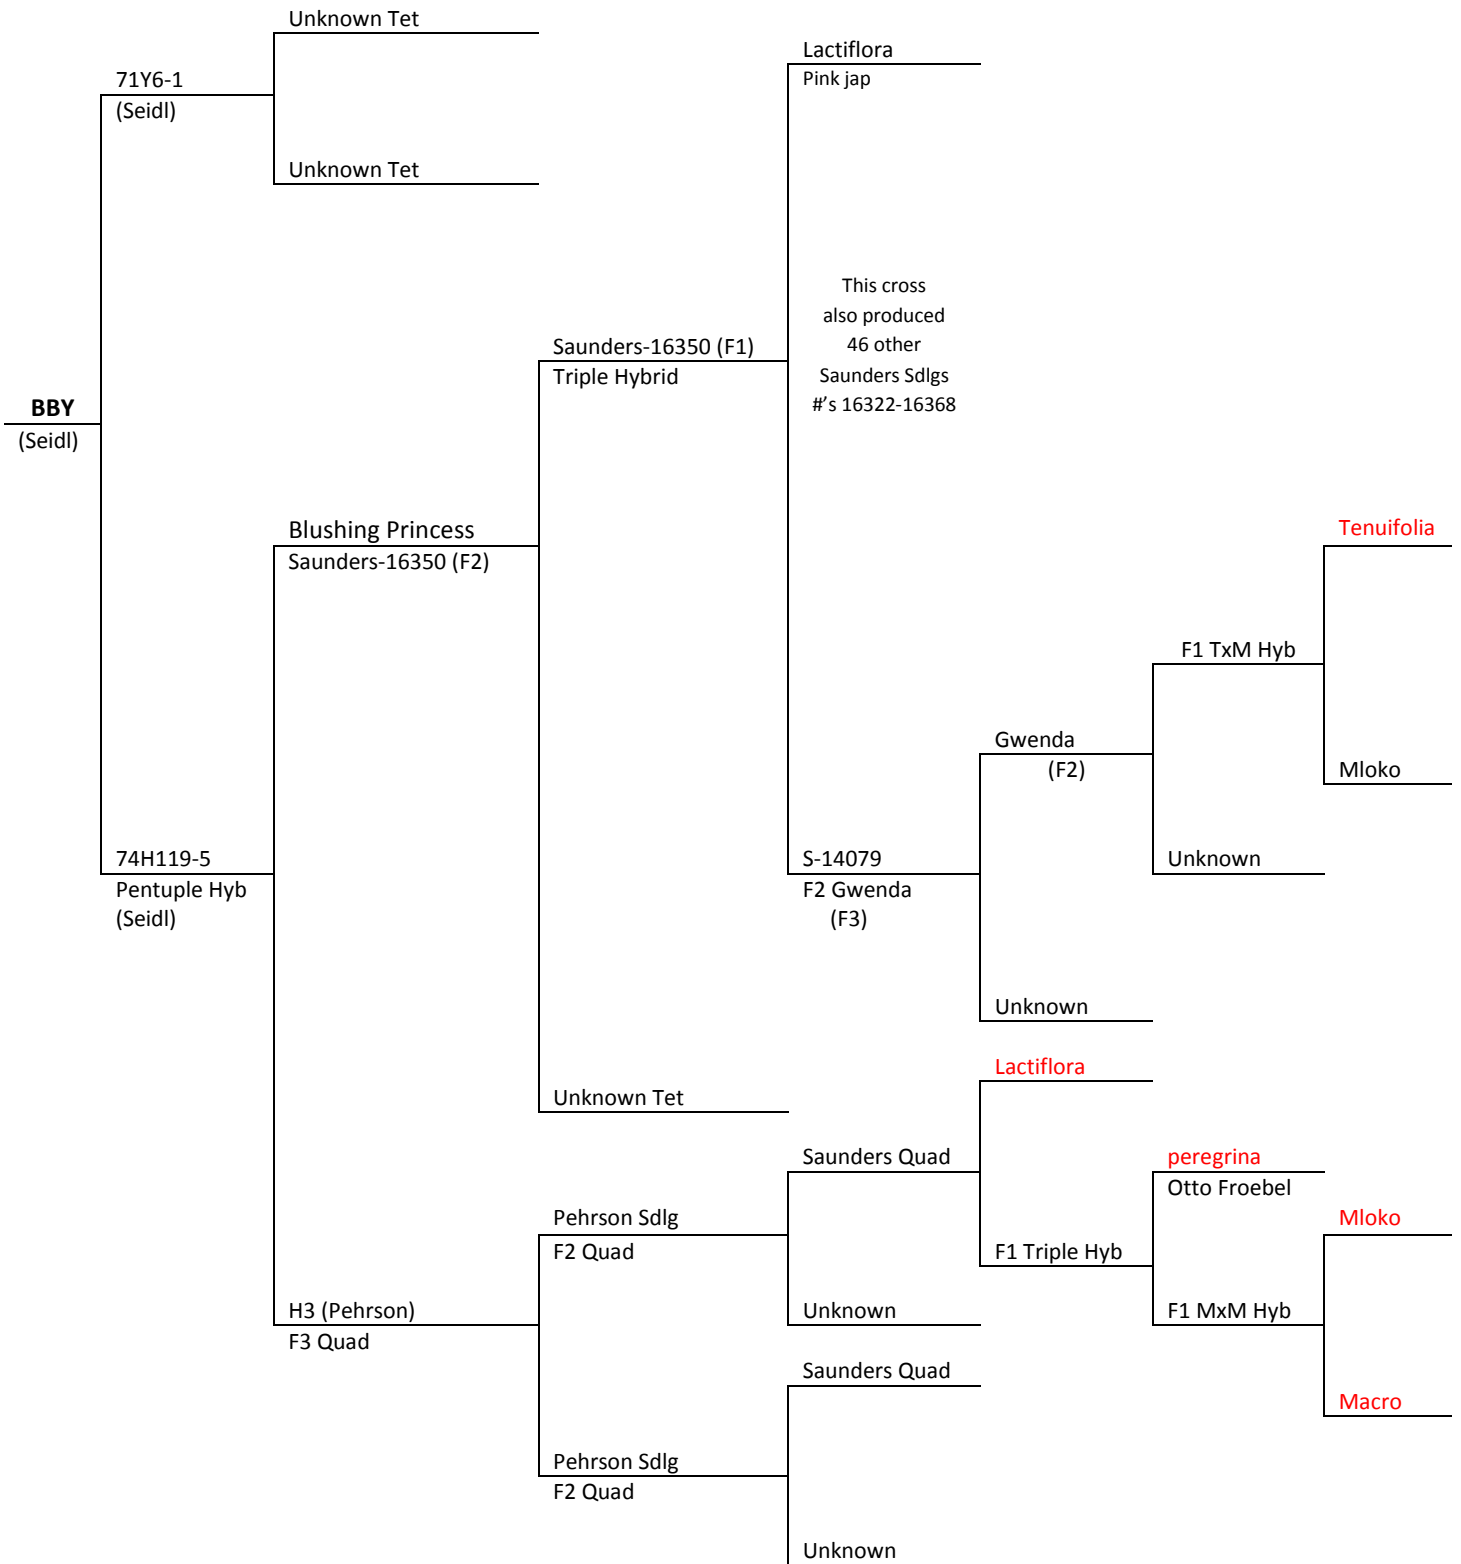

Pedigree Chart for Bill's Best Yellow (Seidl)

BBY is a 7th generation Pentuple hybrid with at least 5 different species in its makeup

These 5 species are:

Lactiflora

Tenuifolia

Peregrina (Otto Froebel)

Mlokosewitschi